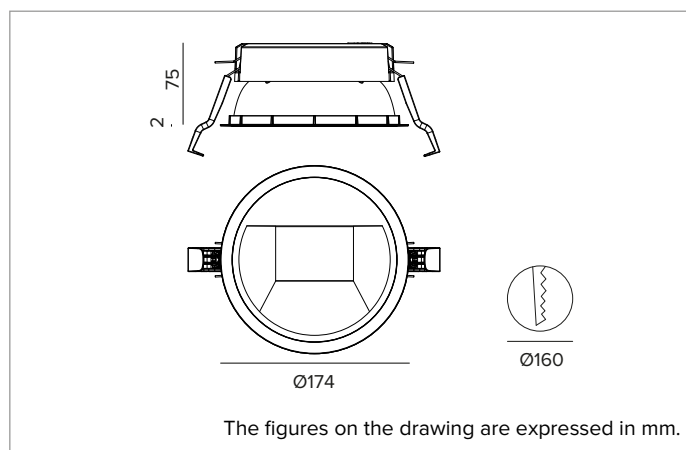

1T8321EL80 | CCTEVO WALL WASHER 160

Recessed LED Downlight in a trim version

		3500K	H(m)	D1(m)	D2(m)	E _{max} (lx)	
		Ra80	42°	77°			
Fixture Power	24W	1	0.86	1.70	1854		
Source Flux	3383lm	2	1.73	3.40	464		
Fixture Flux	2344lm	3	2.59	5.11	206		
Efficacy	98lm/W	4	3.46	6.81	116		
TS1573	I _{max} =633cd/klm	I _{max}	2142cd	5	4.32	8.51	74